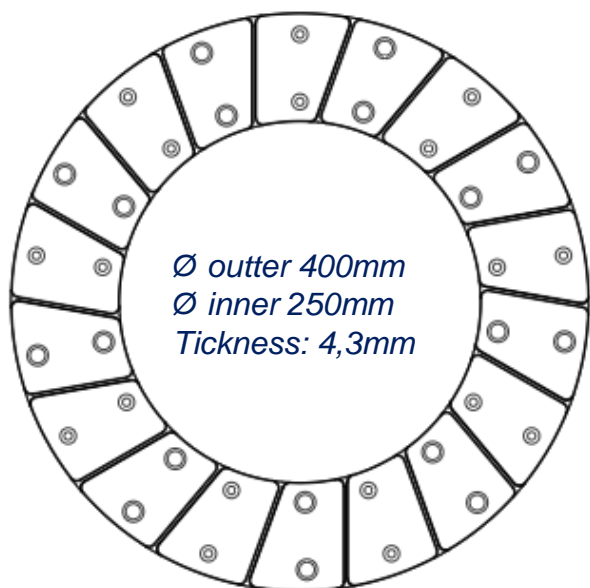

R-949

Clutch Facing

MERCEDES BENZ with VALEO clutch and engine OM501 LA

Vehicle	OE	Model / Year
Actros	Valeo 827256 / 827257 MBB 0242504901	1996 / 2002
Actros MP2		1996 /
Actros MP3		1996 /
Actros MP4		2011 /
Axxor 2		2004 /

Illustrative images only